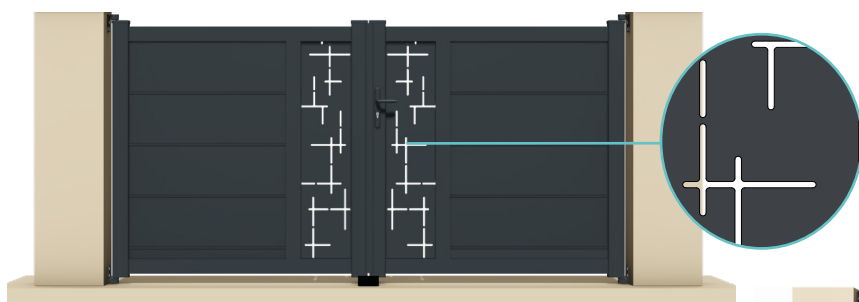

NEW DESIGNS FOR GATES AND FENCES

DECO **LINE**