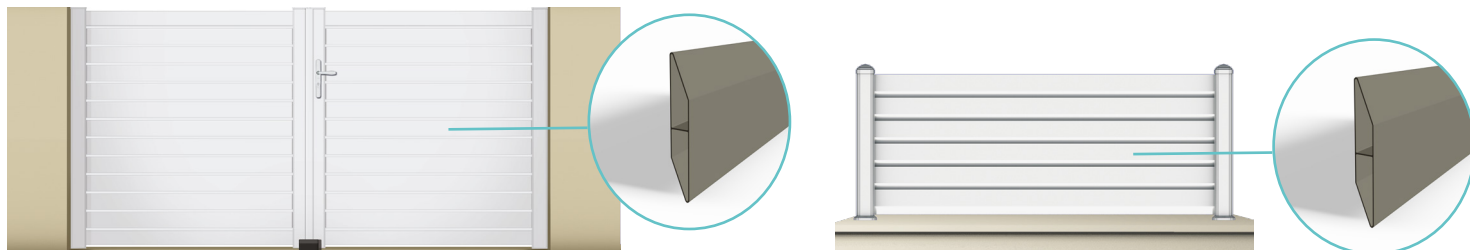

MAKE YOUR OWN

NEWS
MAINE LINÉA
2022

Keep safe, well surrounded

MAINE LINEA
MP

NEW PRODUCTS

AN ALU NEW TRAPEZE BAR AVAILABLE

Already popular in PVC, **MAINE LINÉA** offers a new 130x32 mm trapeze bar and its spacers, in aluminium.

A 250 X 150 mm BASEPLATE GATE POST

- + Quick installation
- + Irrelevant aesthetics
- + Available in version to be sealed

SLIDING GATES : A FULL HEIGHT RECEPTION PROFILE

- + Easy set-up
- + Full privacy and perfect finish
- + To the gate colour