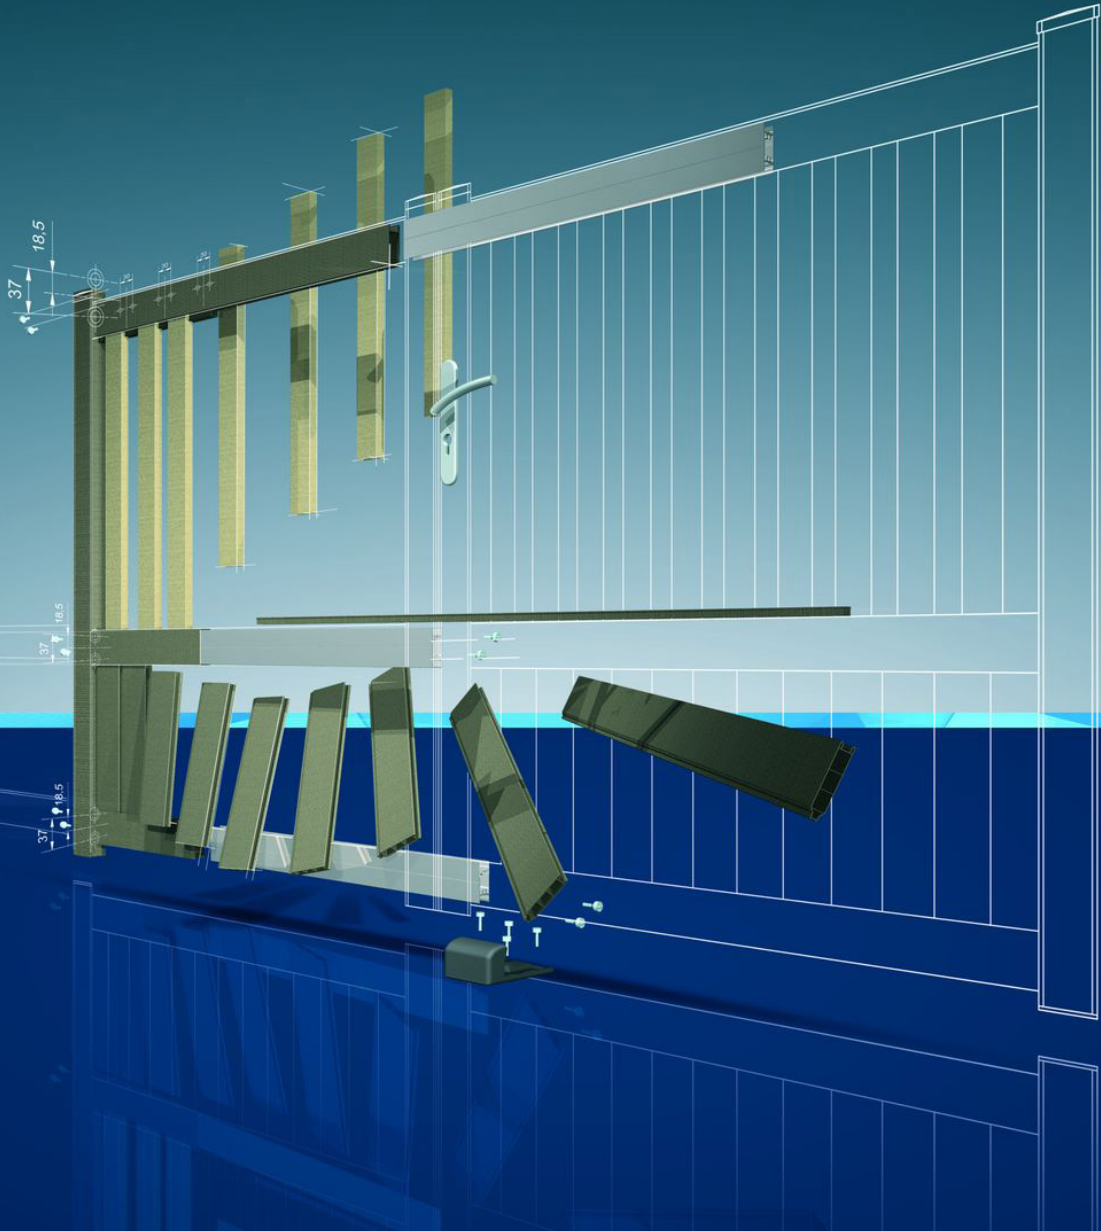

MAKE YOUR OWN

NEWS
MAINE LINÉA
2022

Keep safe, well surrounded

MAINE LINEA
MP

NEW PRODUCTS

AN ALU NEW TRAPEZE BAR AVAILABLE

Already popular in PVC, **MAINE LINÉA** offers a new 130x32 mm trapeze bar and its spacers, in aluminium.

A 250 X 150 mm BASEPLATE GATE POST

- + Quick installation
- + Irrelevant aesthetics
- + Available in version to be sealed

SLIDING GATES : A FULL HEIGHT RECEPTION PROFILE

- + Easy set-up
- + Full privacy and perfect finish
- + To the gate colour