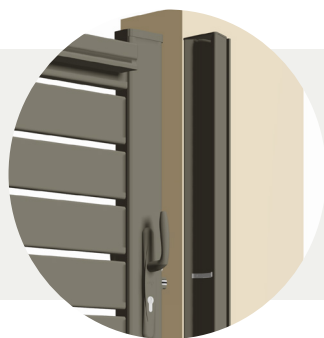

MAKE YOUR OWN

NEWS
MAINE LINÉA
2022

Keep safe, well surrounded

MAINE LINEA
MP

NEW PRODUCTS

AN ALU NEW TRAPEZE BAR AVAILABLE

Already popular in PVC, **MAINE LINÉA** offers a new 130x32 mm trapeze bar and its spacers, in aluminium.

A 250 X 150 mm BASEPLATE GATE POST

- + Quick installation
- + Irrelevant aesthetics
- + Available in version to be sealed

SLIDING GATES : A FULL HEIGHT RECEPTION PROFILE

- + Easy set-up
- + Full privacy and perfect finish
- + To the gate colour